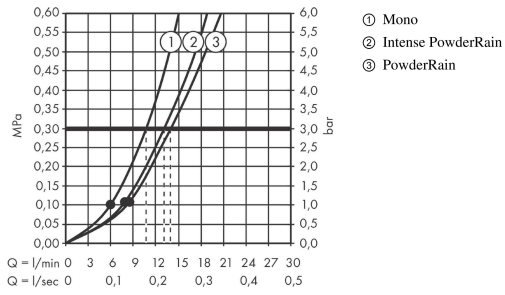

Rainfinity

Hand shower 130 3jet

Surfaces: **Chrome** Article Number: **26864000**

Description

product features

- shower head size: 132 mm
- spray type: PowderRain, Intense PowderRain, MonoRain
- convenient diversion via Select button
- spray disc surface: graphite, easy cleanable aluminium spray disc
- maximum flow rate at 3 bar: 14 l/min
- minimum flow pressure: 1,1 bar
- with internal water conduction
- rinseable screen seal
- connection thread G 1/2
- connection dimension: DN15
- suitable for continuous flow water heaters

Technology

Design awards

Certificates

Product image

Scale drawing

**Rainfinity
Hand shower 130 3jet**

Surfaces: **Chrome** Article Number: **26864000**

Flowchart