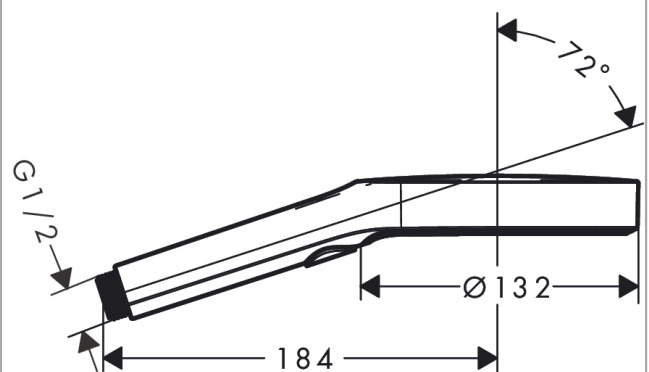

Rainfinity

Hand shower 130 3jet

Surfaces: **Chrome** Article Number: **26864000**

Description

product features

- shower head size: 132 mm
- spray type: PowderRain, Intense PowderRain, MonoRain
- convenient diversion via Select button
- spray disc surface: graphite, easy cleanable aluminium spray disc
- maximum flow rate at 3 bar: 14 l/min
- minimum flow pressure: 1,1 bar
- with internal water conduction
- rinseable screen seal
- connection thread G 1/2
- connection dimension: DN15
- suitable for continuous flow water heaters

Technology

Design awards

Certificates

Product image

Scale drawing

**Rainfinity
Hand shower 130 3jet**

Surfaces: **Chrome** Article Number: **26864000**

Flowchart

The consumption was measured in combination with the appropriate fittings (thermostat/mixer/in-wall valve) to reflect actual application in practice.

Rainfinity
Hand shower 130 3jet

Surfaces: **Chrome** Article Number: **26864000**

Exploded Drawing

Year of production: >04/19

Rainfinity
Hand shower 130 3jet

Surfaces: **Chrome** Article Number: **26864000**

Spare part list

Year of production: >04/19

Pos.	Description	Article Number	Price	PU
1	filter	92672000	€ 5,24	1
2	seal	98058000	€ 3,21	1